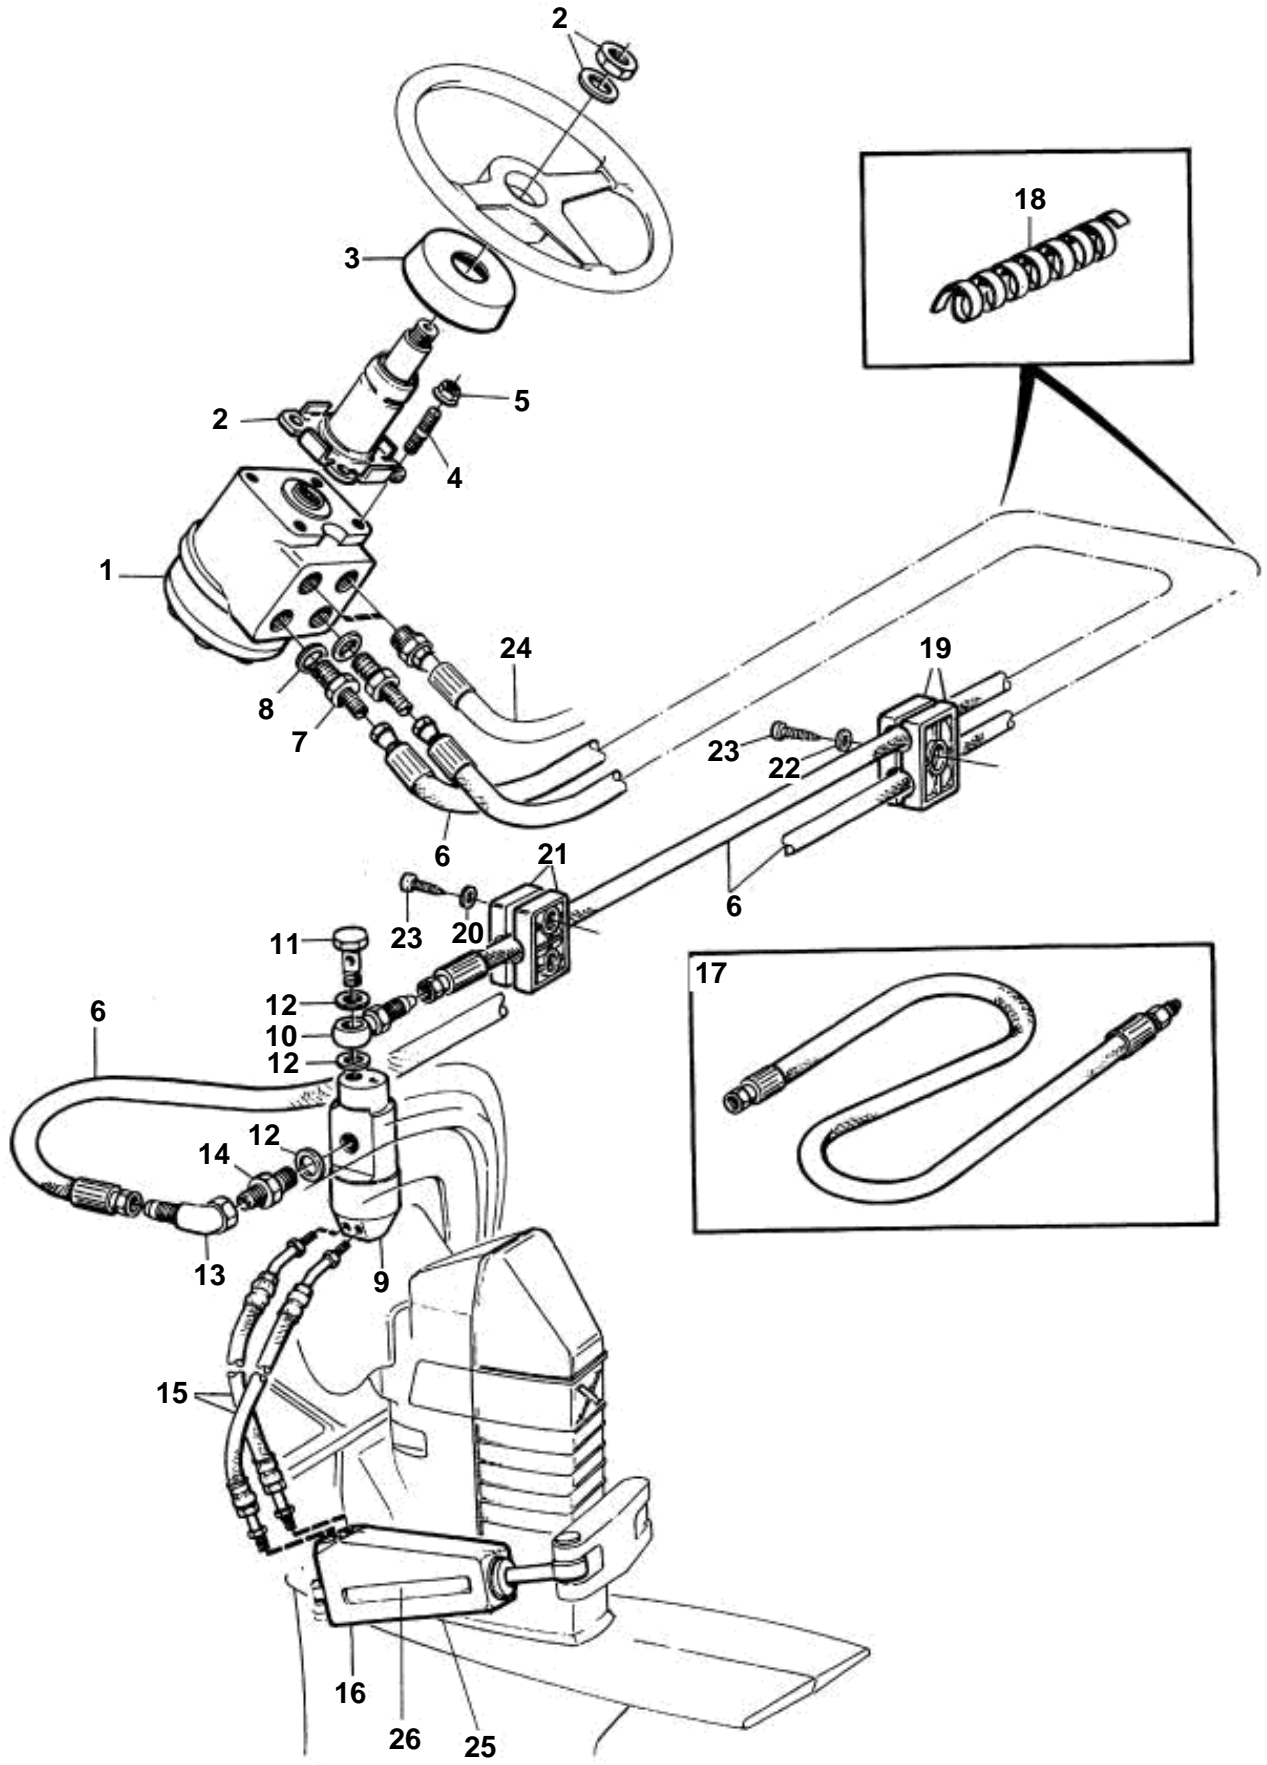

DPX - STEERING AND STEERING CYLINDERS SINGLE INSTALLATION

DPX - STEERING AND STEERING CYLINDERS SINGLE INSTALLATION

REF	PART NO.	QTY	DESCRIPTION	NOTES
1	872155	1	Control unit	
2	872157	1	Retainer	
3	873357	1	Cover	
4	924085	4	Stud	
5	971095	4	Nut	
6	872158	2	Hose	
7	873340	2	Nipple	
8	873341	2	Washer	
9	872956	1	Grommet	
10	873325	1	Banjo nipple	
11	873326	1	Hollow screw	
12	873327	3	Washer	
13	873328	1	Elbow nipple	
14	873329	1	Nipple	
15	872593	4	Hose	
16	873231	2	Steering cylinder	Mounted on the intermediate housing of the DPX drive unit.
17	872169	1	Hydraulic hose	
18	873331	1	Coil	
19	873335	1	Clamp	
20	873337	1	Washer	
21	873336	1	Clamp	
22	873338	1	Washer	
23	873339	3	Screw	
24	872158	2	Hose	
25	872793	2	Zinc anode kit	
26	872965	2	Decal, Steering cylinder	